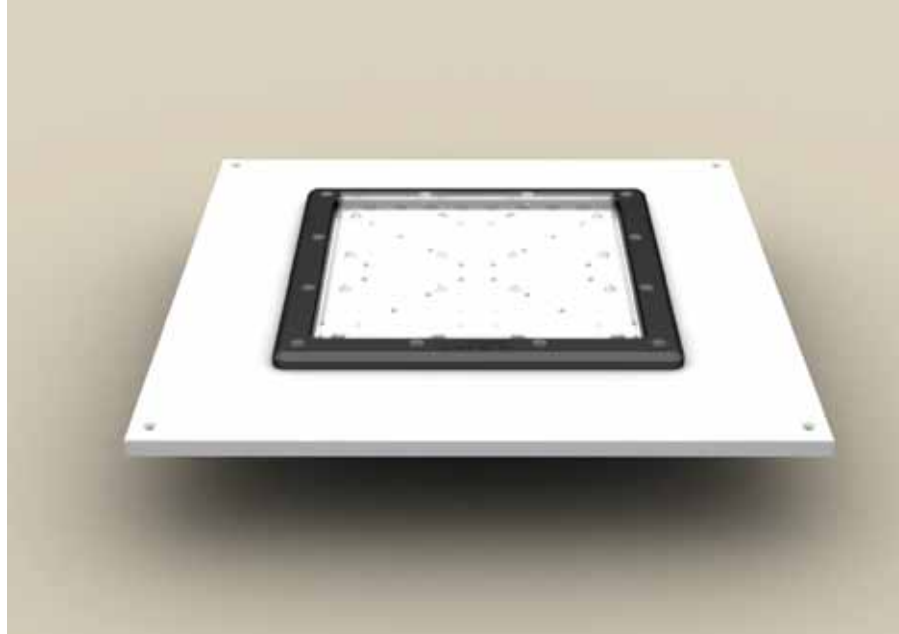

OUR PRODUCTS ARE DEDICATED
TO THE CONSERVATION OF
ENERGY

CLFe Series LED Canopy Light

The low profile design of the CLFe Series LED canopy light is ideally suited for security, covered entry ways, and soffit installation applications. The durable and robust design allows for universal recessed mount compatibilities. Delivering between 1,694 and 3,032 lumens while only consuming between 31 and 57 watts, its the ideal low power utility light.

Product Features:

- UV stabilized one piece polycarbonate lens
- Universal voltage (120vac to 277vac)
- Powder Coated Aluminum housing
- Robust design for superb durability.
- UL1598
- 3 year warranty

Model	System Power (Watts)	Initial Delivered Lumens	Lumens Per Watt	L70 (hrs) at 25c
CLFe Series LED drive current 700ma - Garage Low Bay				
CLFeX12	31	1694	55	70000
CLFeX24	57	3032	54	60000

X - "W" white housing (standard), "S" silver housing
"BR" bronze housing, "BLK" black housing

All models feature LEDs at 4500 K - 5000 K, CRI 75